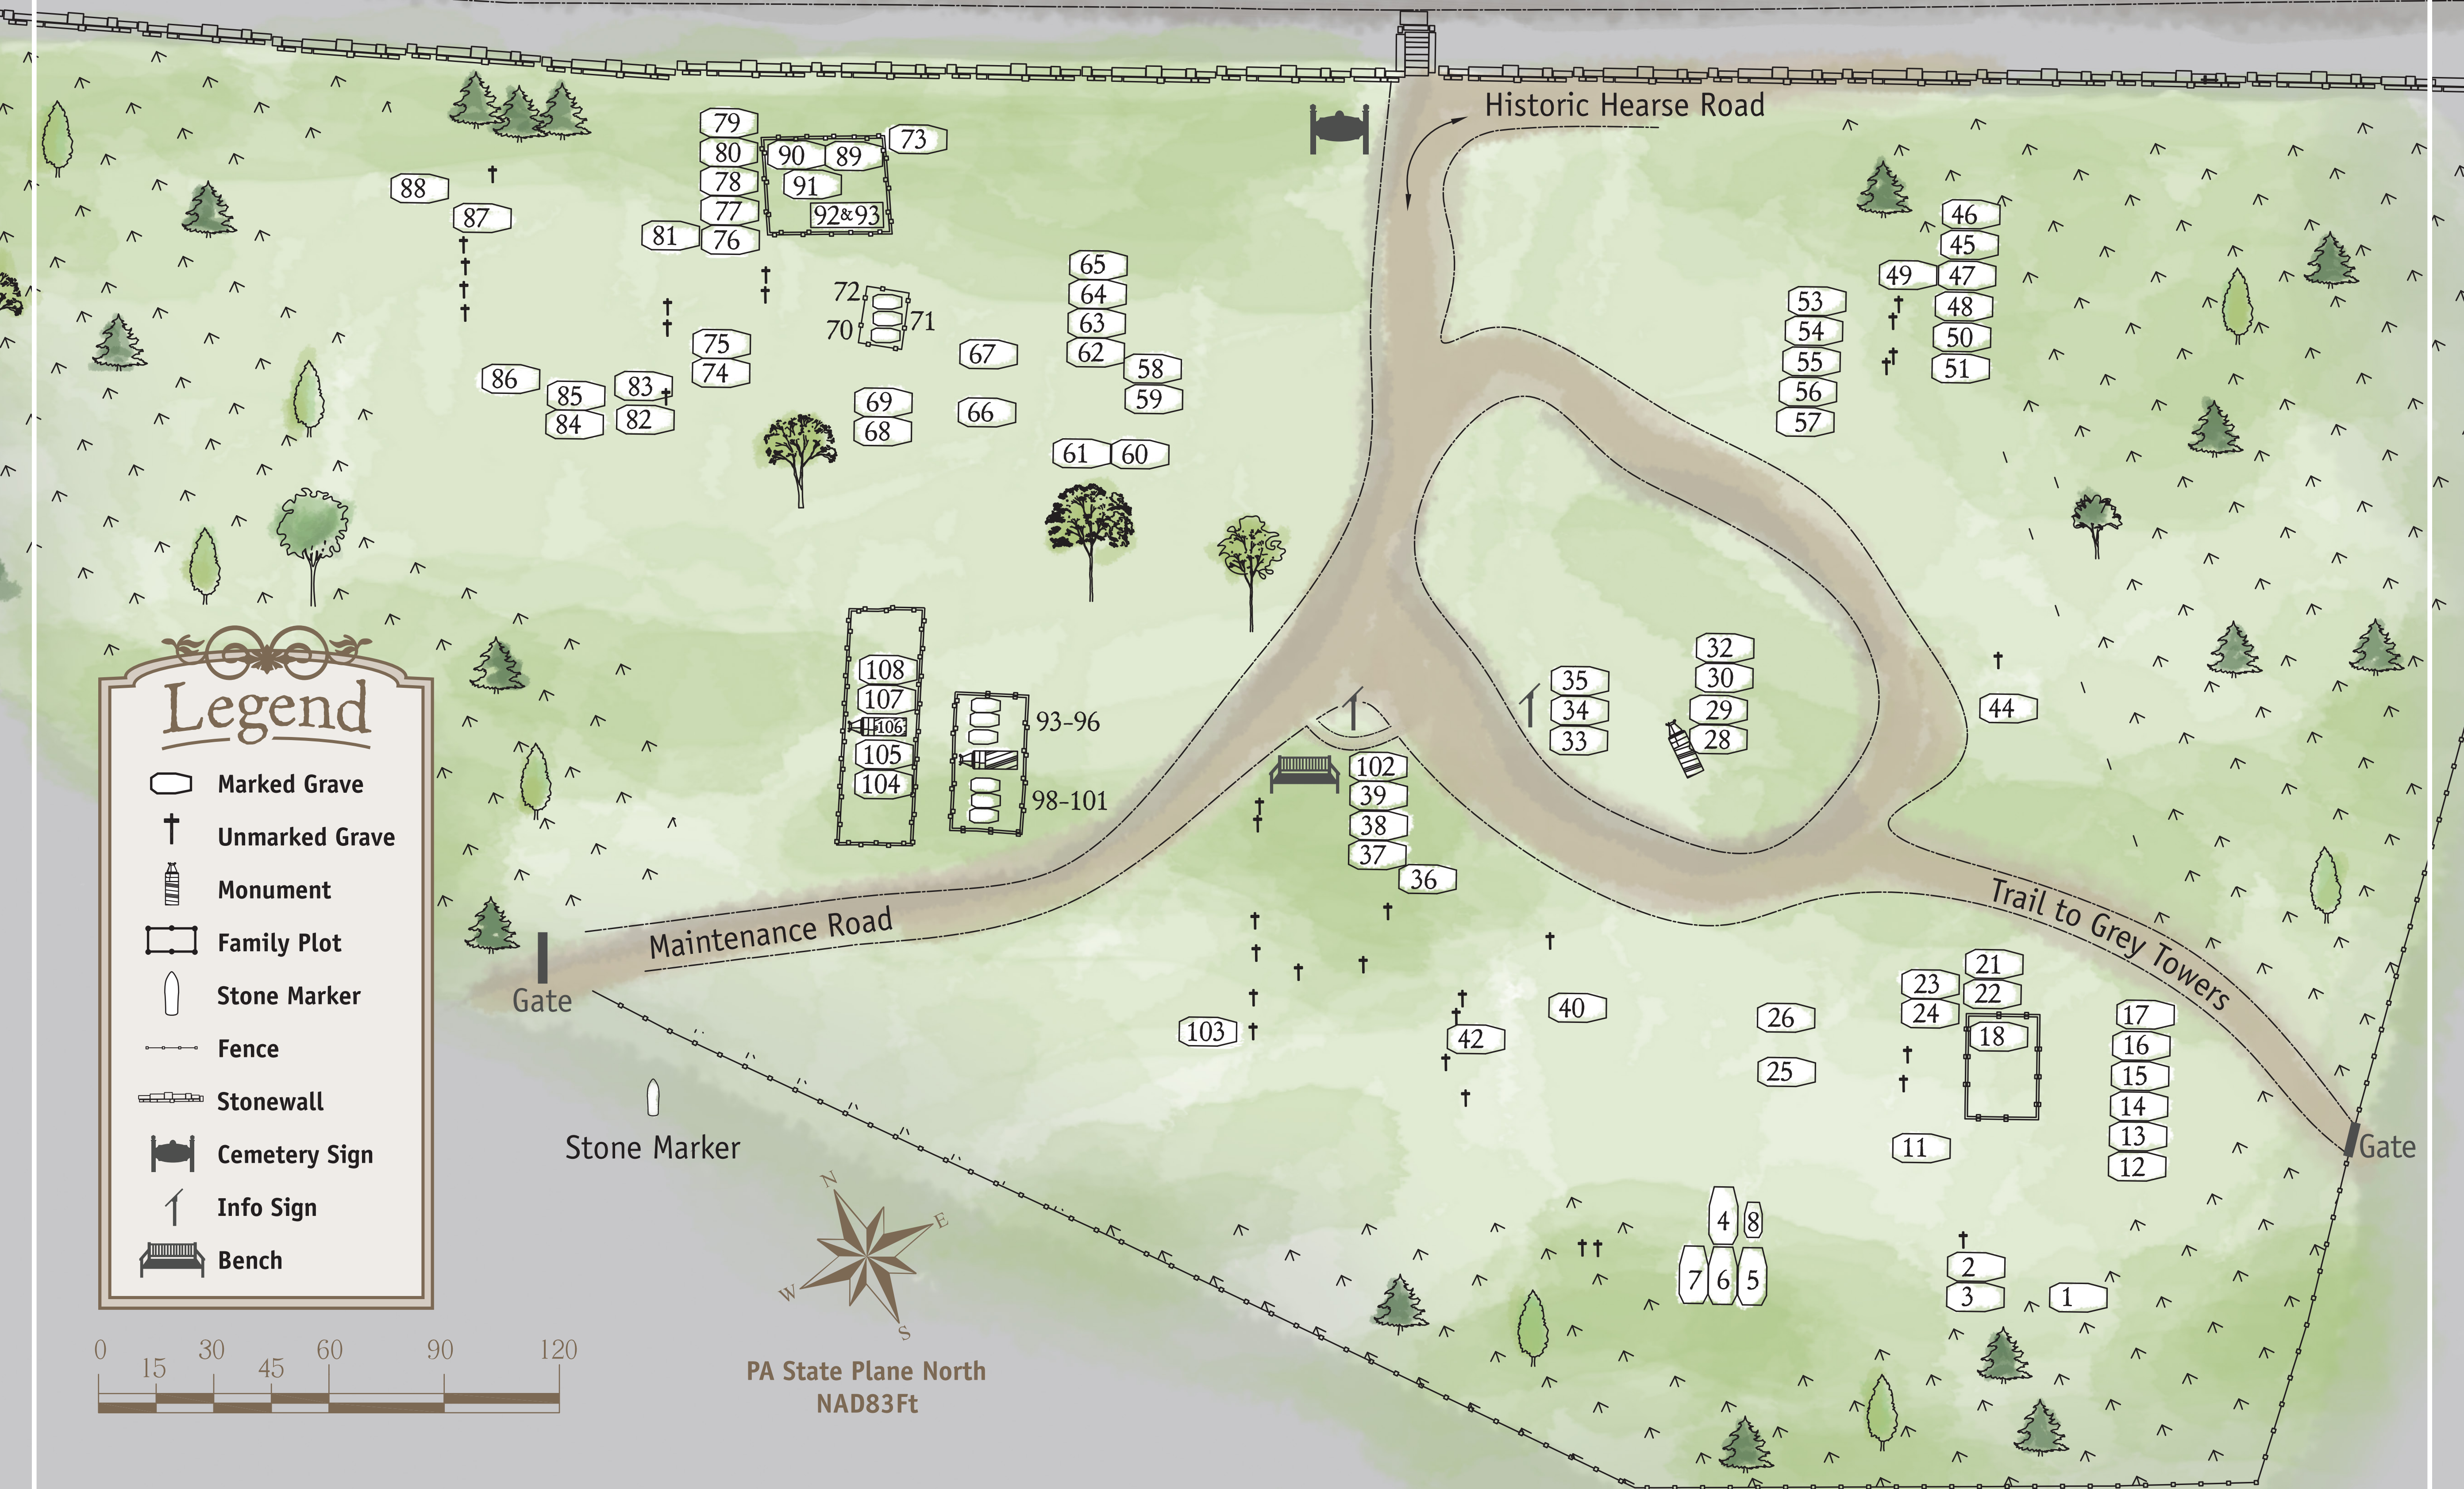

Milford Water Authority

← US Route 6

Old Owego Turnpike

Milford →

Legend

- Marked Grave
- Unmarked Grave
- Monument
- Family Plot
- Stone Marker
- Fence
- Stonewall
- Cemetery Sign
- Info Sign
- Bench

PA State Plane North
NAD83Ft

Laurel Hill Burial Ground

Grey Towers National Historic Site

Sponsored in part by the Lackawanna Valley Heritage Authority with the Pennsylvania Department of Conservation and Natural Resources and the National Park Service.