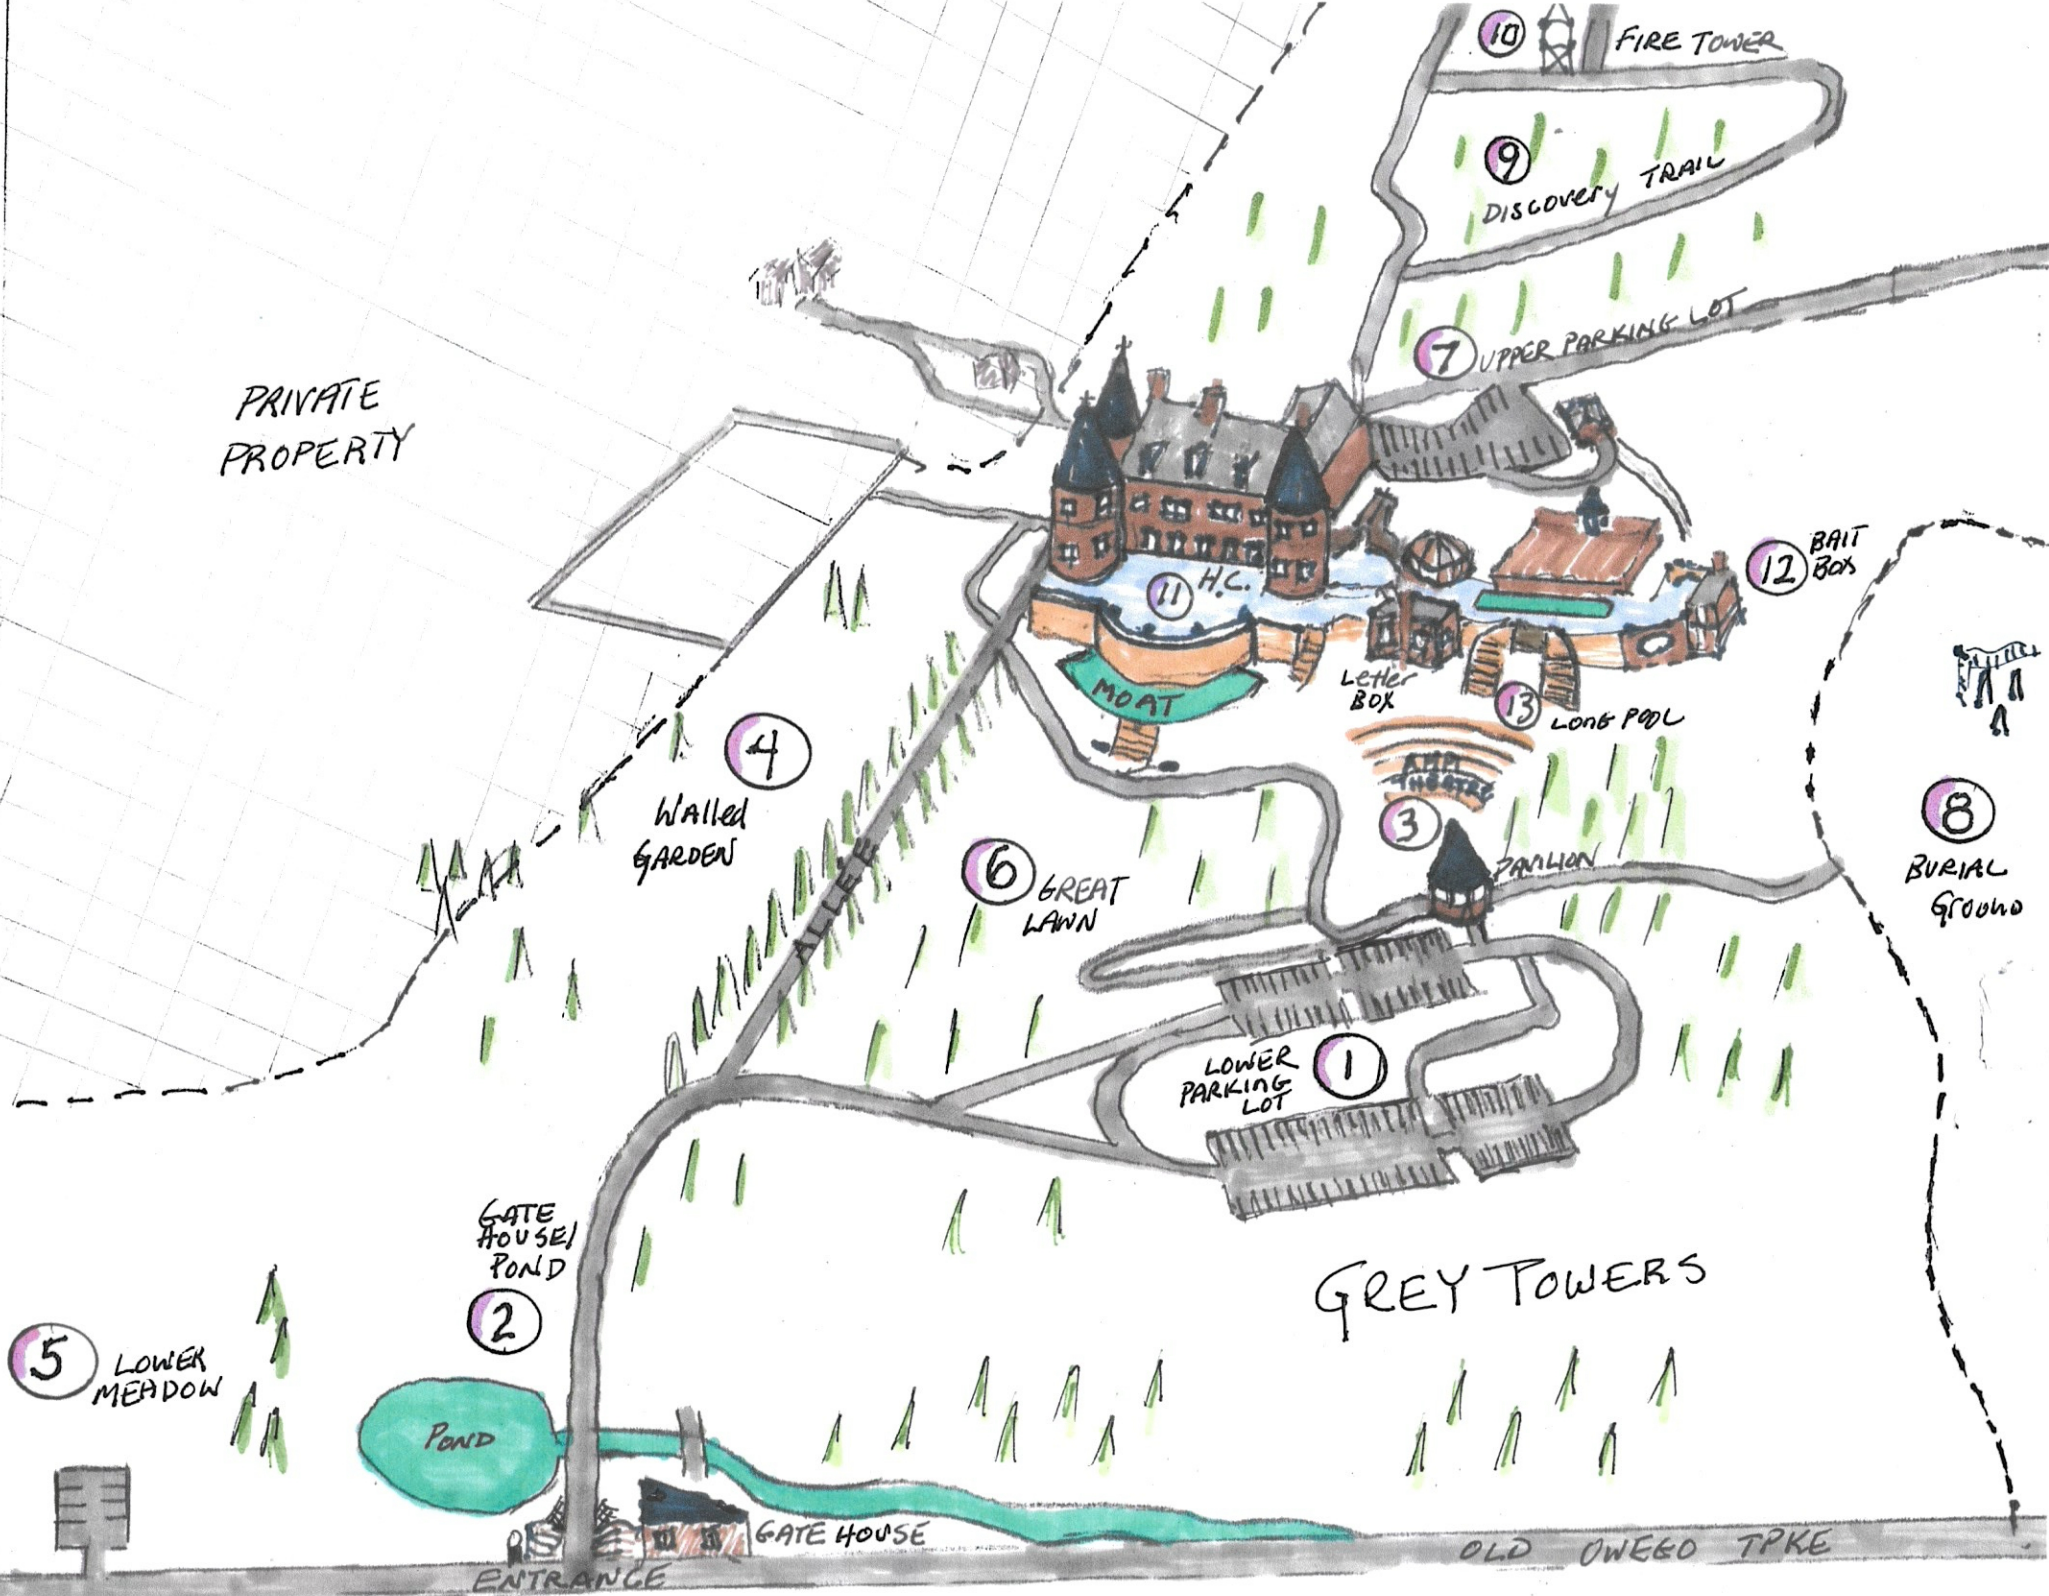

PRIVATE PROPERTY

GREY TOWERS

OLD OWEGO TPKE

ENTRANCE

GATE HOUSE

POND

LOWER PARKING LOT

PAVILION

LONG POOL

LETTER BOX

H.C.

MOAT

BAIT Box

FIRE TOWER

DISCOVERY TRAIL

UPPER PARKING LOT

Walled GARDEN

LOWER MEADOW

BURIAL Ground